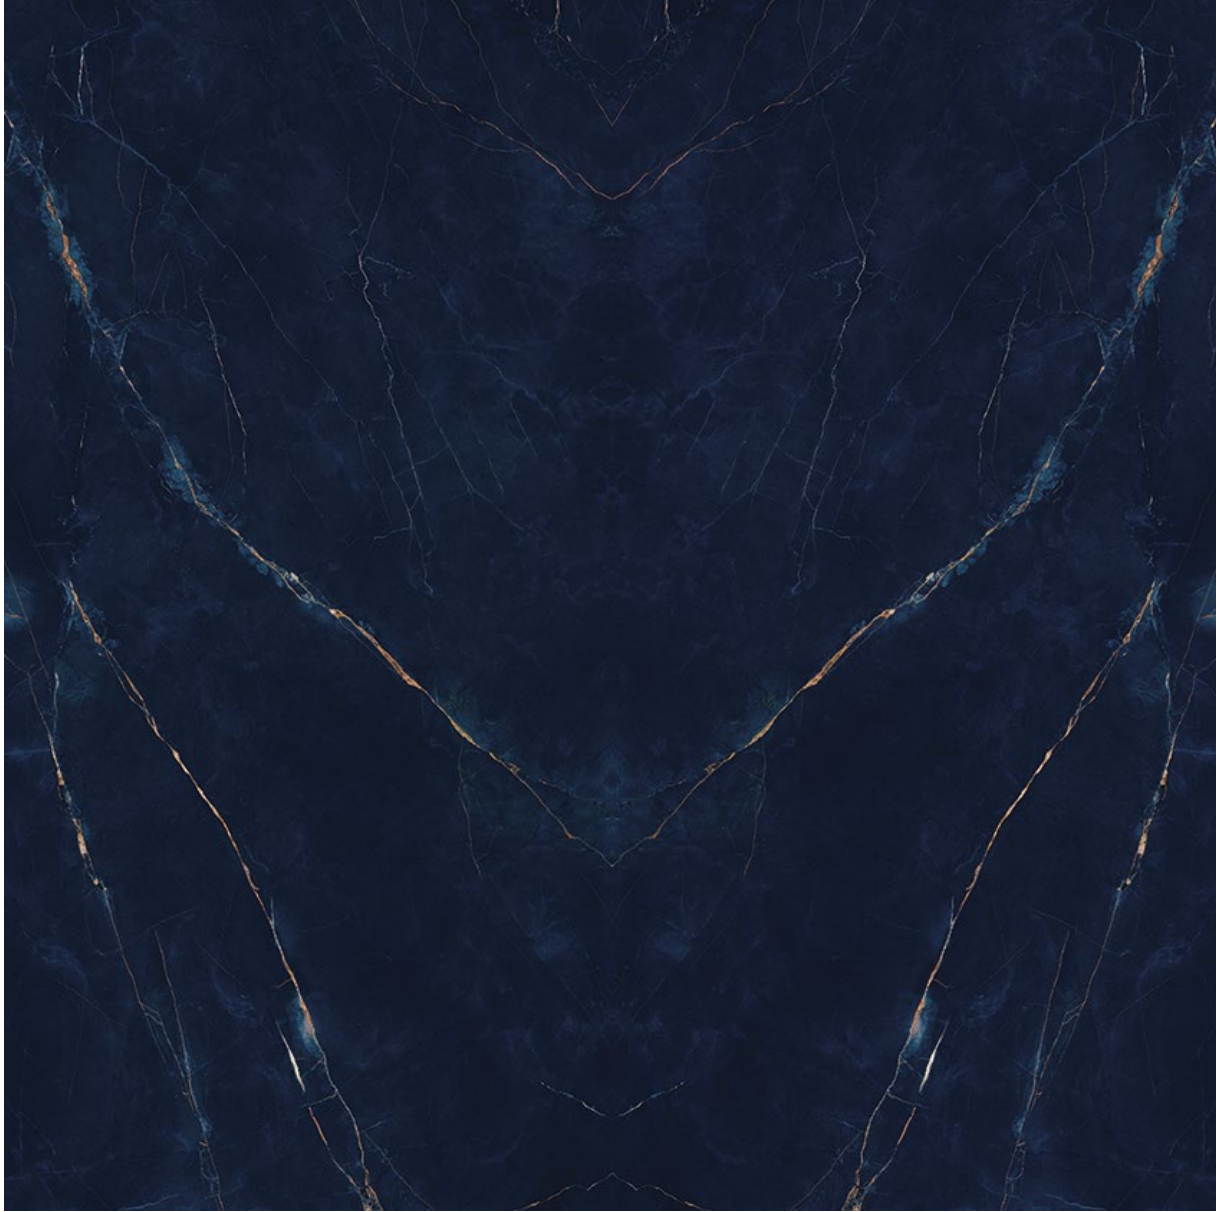

LAVA BLUE BOOKMATCH

Code: 76200 | Polished