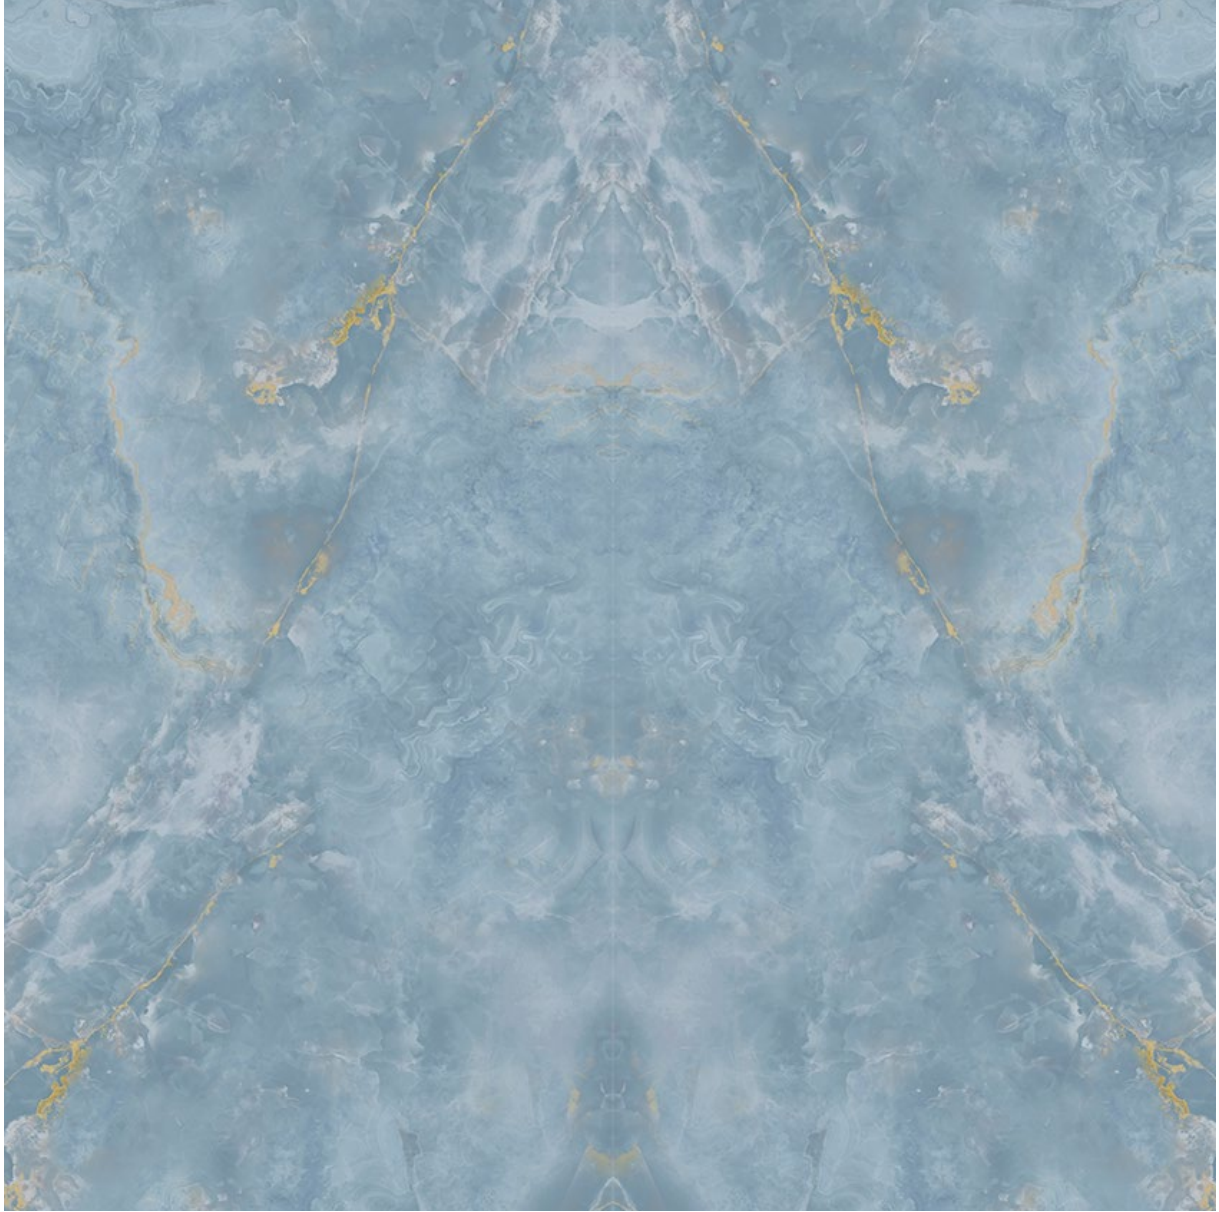

Code: 76400 | Polished

ONYX BLUE BOOKMATCH

Code: 78300 | Polished

ONYX BLUE

Code: 78300 | Polished | 6 Faces

ONYX WHITE

Code: 78200 | Polished | 6 Faces

CEPPO LIGHT GRAY